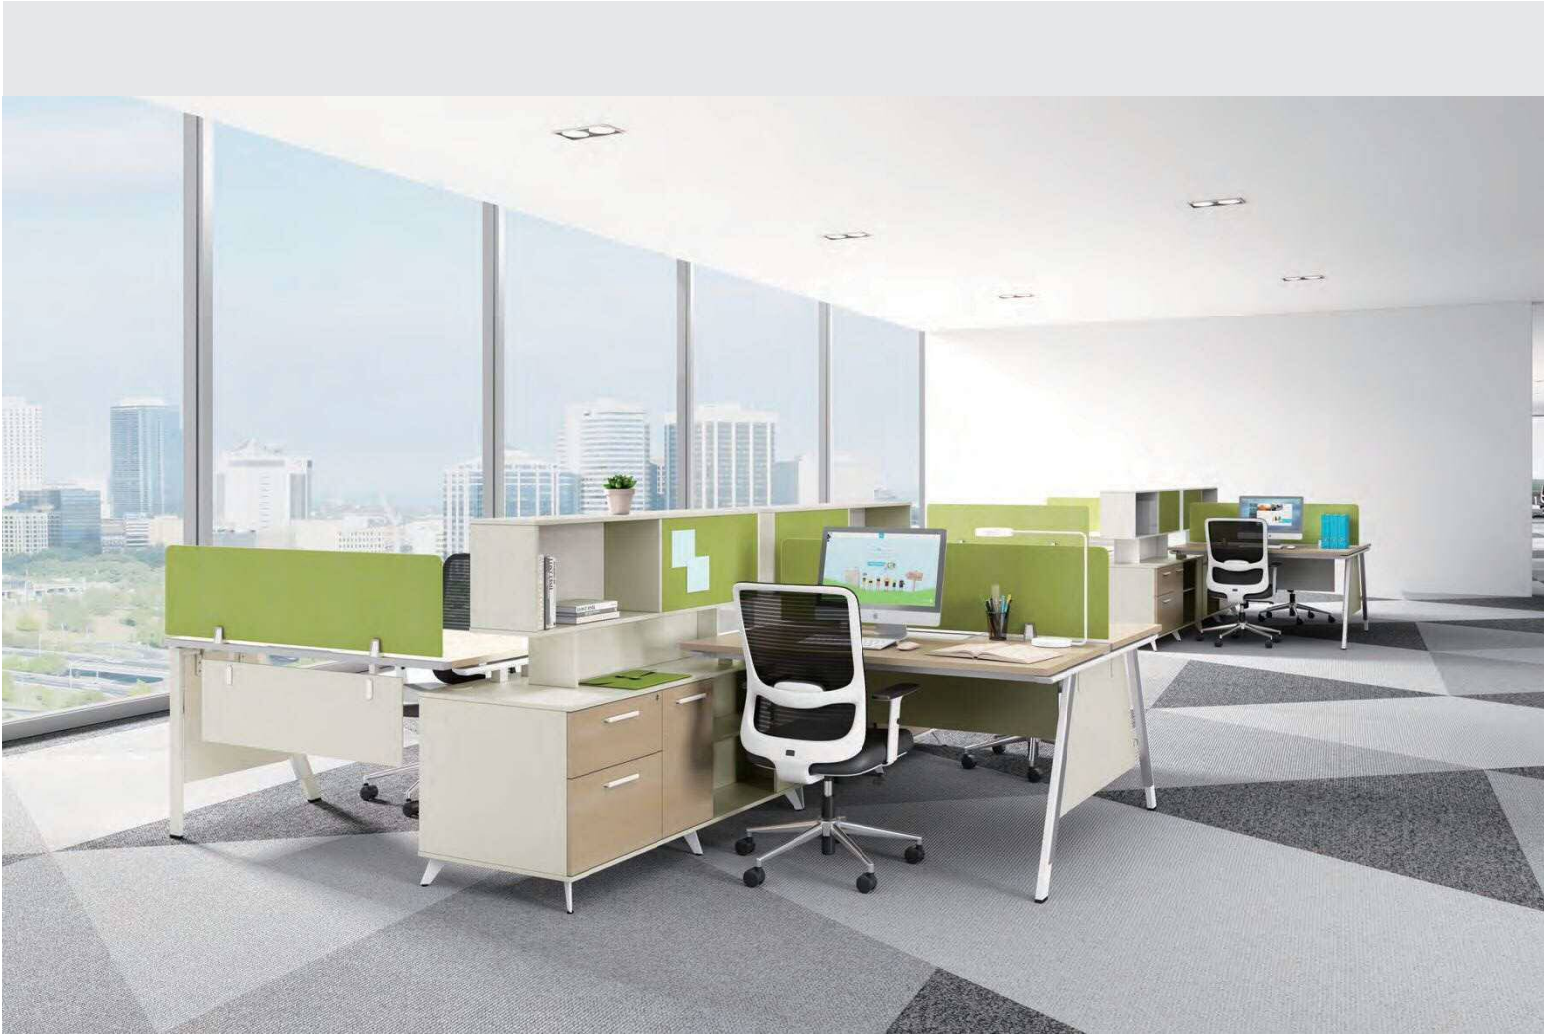

Combination of Functions and Intelligence

Shared central cabinet, linking to multi-scenarios of modern office, and realization of proper storage of files and documents with privacy consideration: an independent workstation of your own.