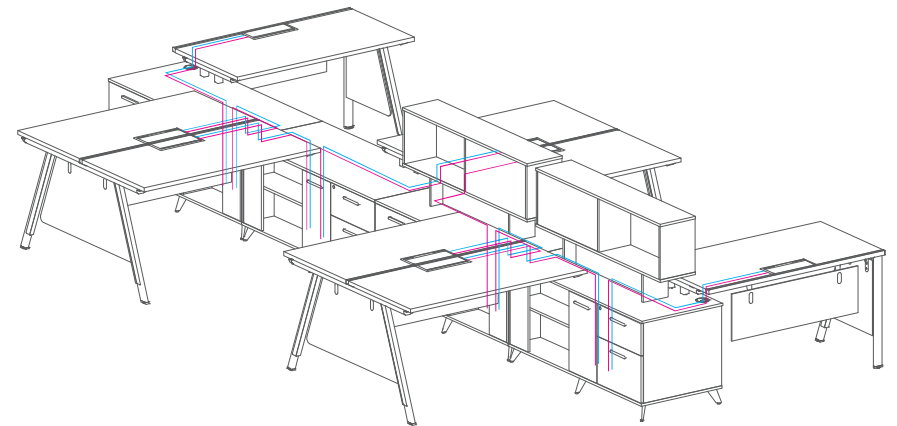

Wireless Connection, Cleaner Office

The in-cabinet cable routing safely hides cables. The meticulous attention to details keeps the whole office environment more compact and clean.