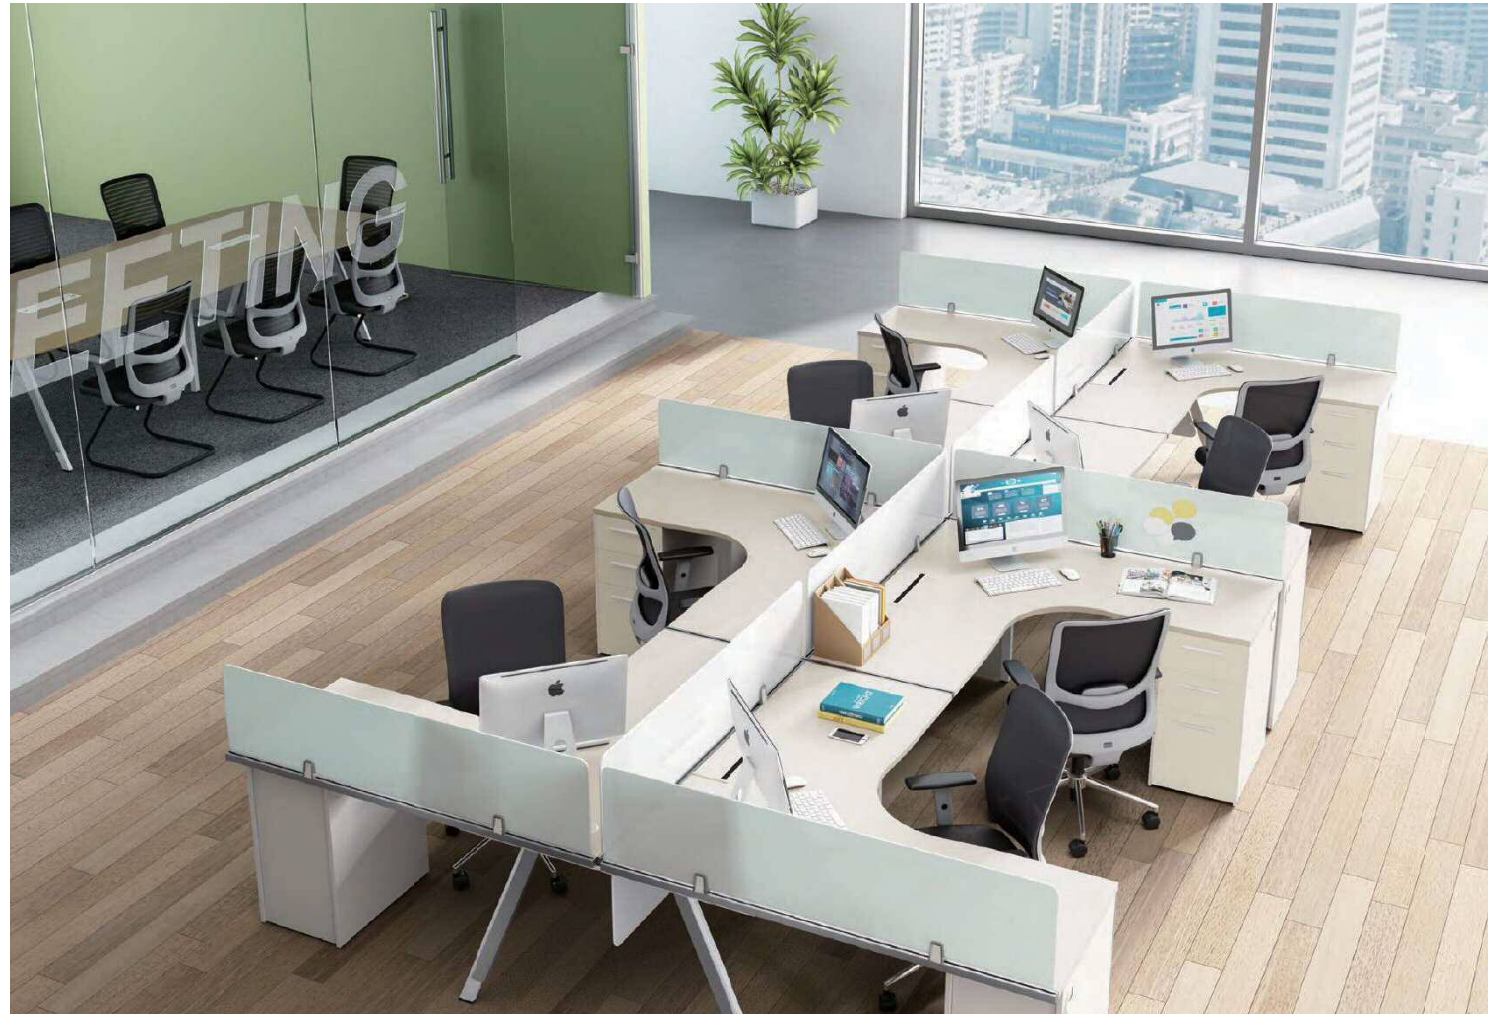

**Diversified Combination,
Young Generation Style**

L-shaped desk top orderly assembled using the 90°right angle. 2-person team can be formed with a turnaround, making communication more convenient.

A glass screen is fitted in to meet the demand for open and private space at the same time, bringing unprecedented experience to highlight energy and vigor.