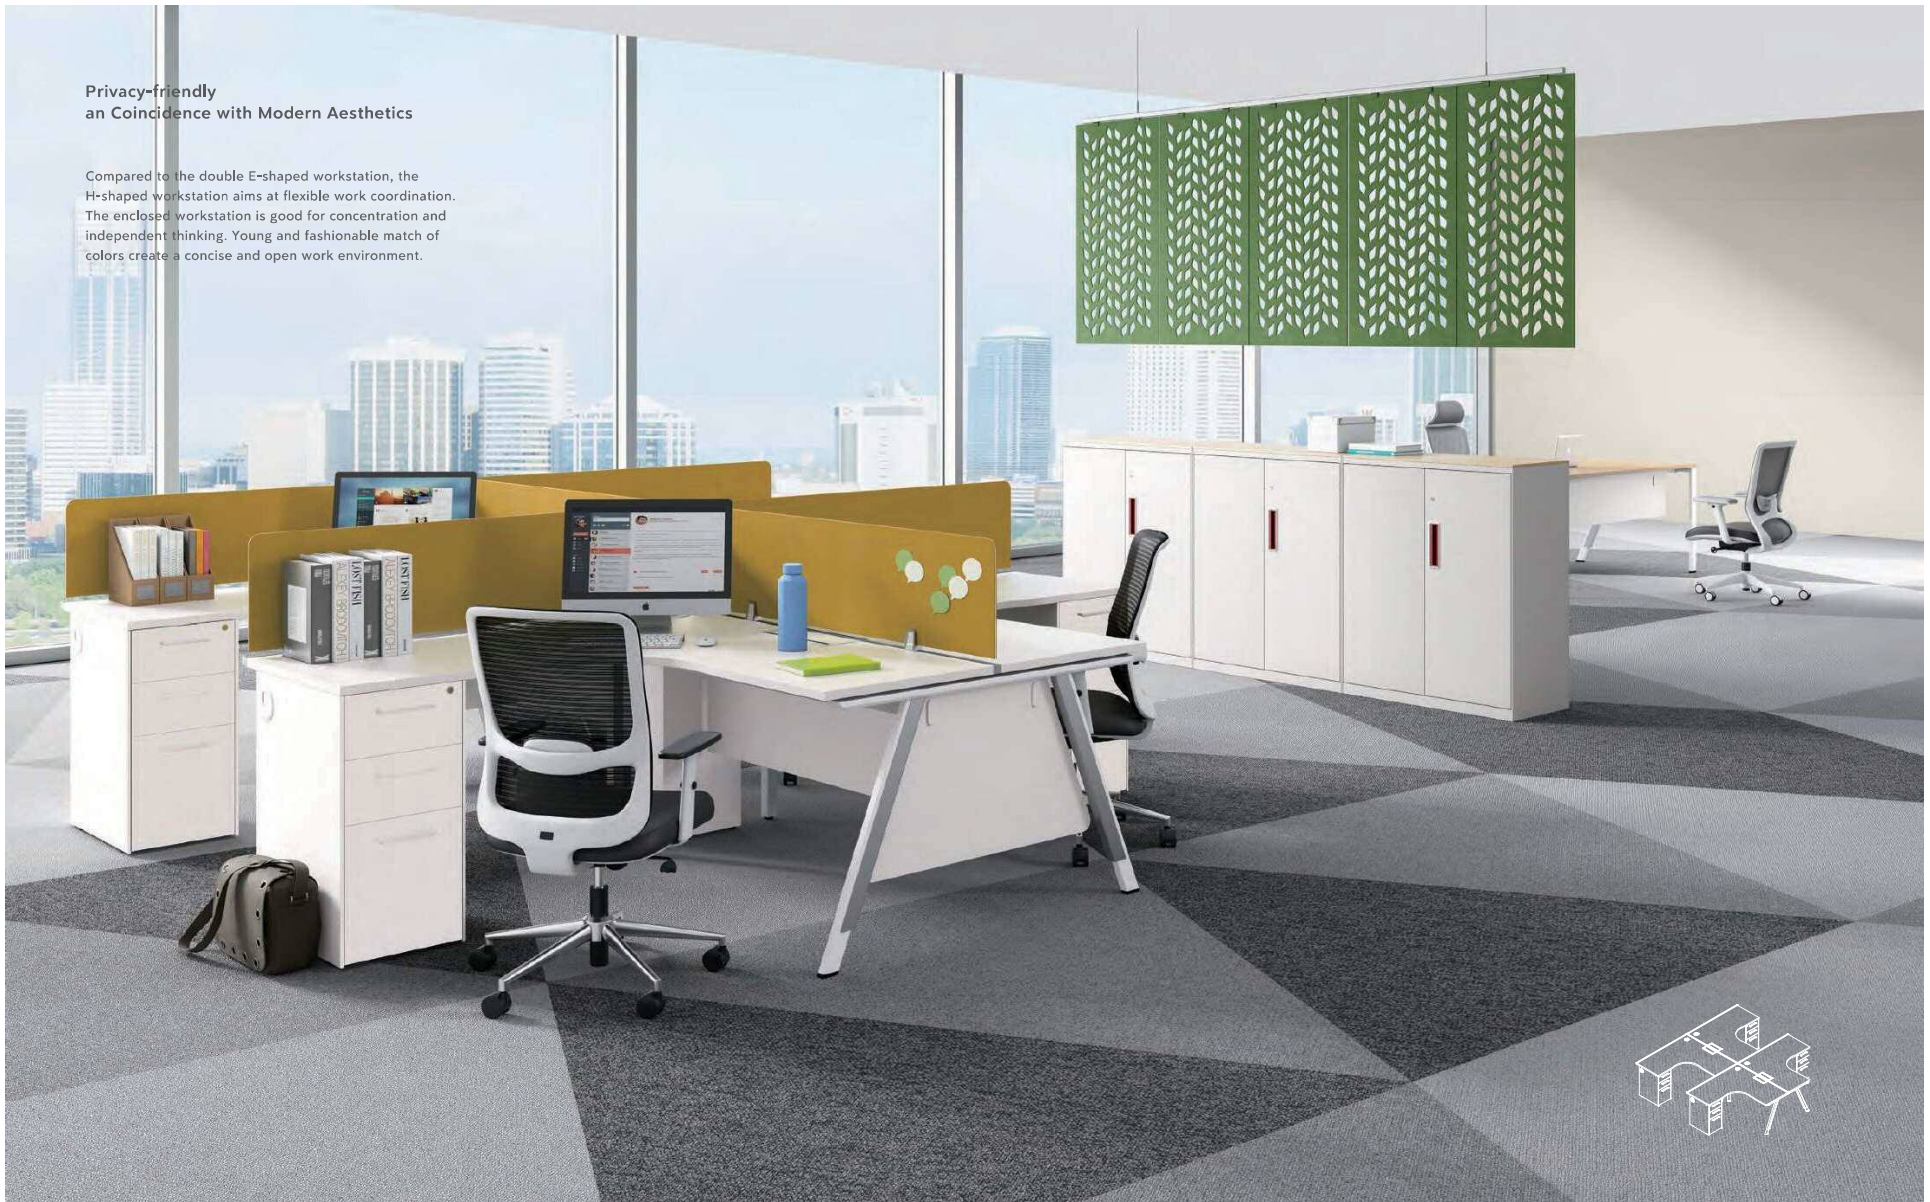

**Privacy-friendly
an Coincidence with Modern Aesthetics**

Compared to the double E-shaped workstation, the H-shaped workstation aims at flexible work coordination. The enclosed workstation is good for concentration and independent thinking. Young and fashionable match of colors create a concise and open work environment.